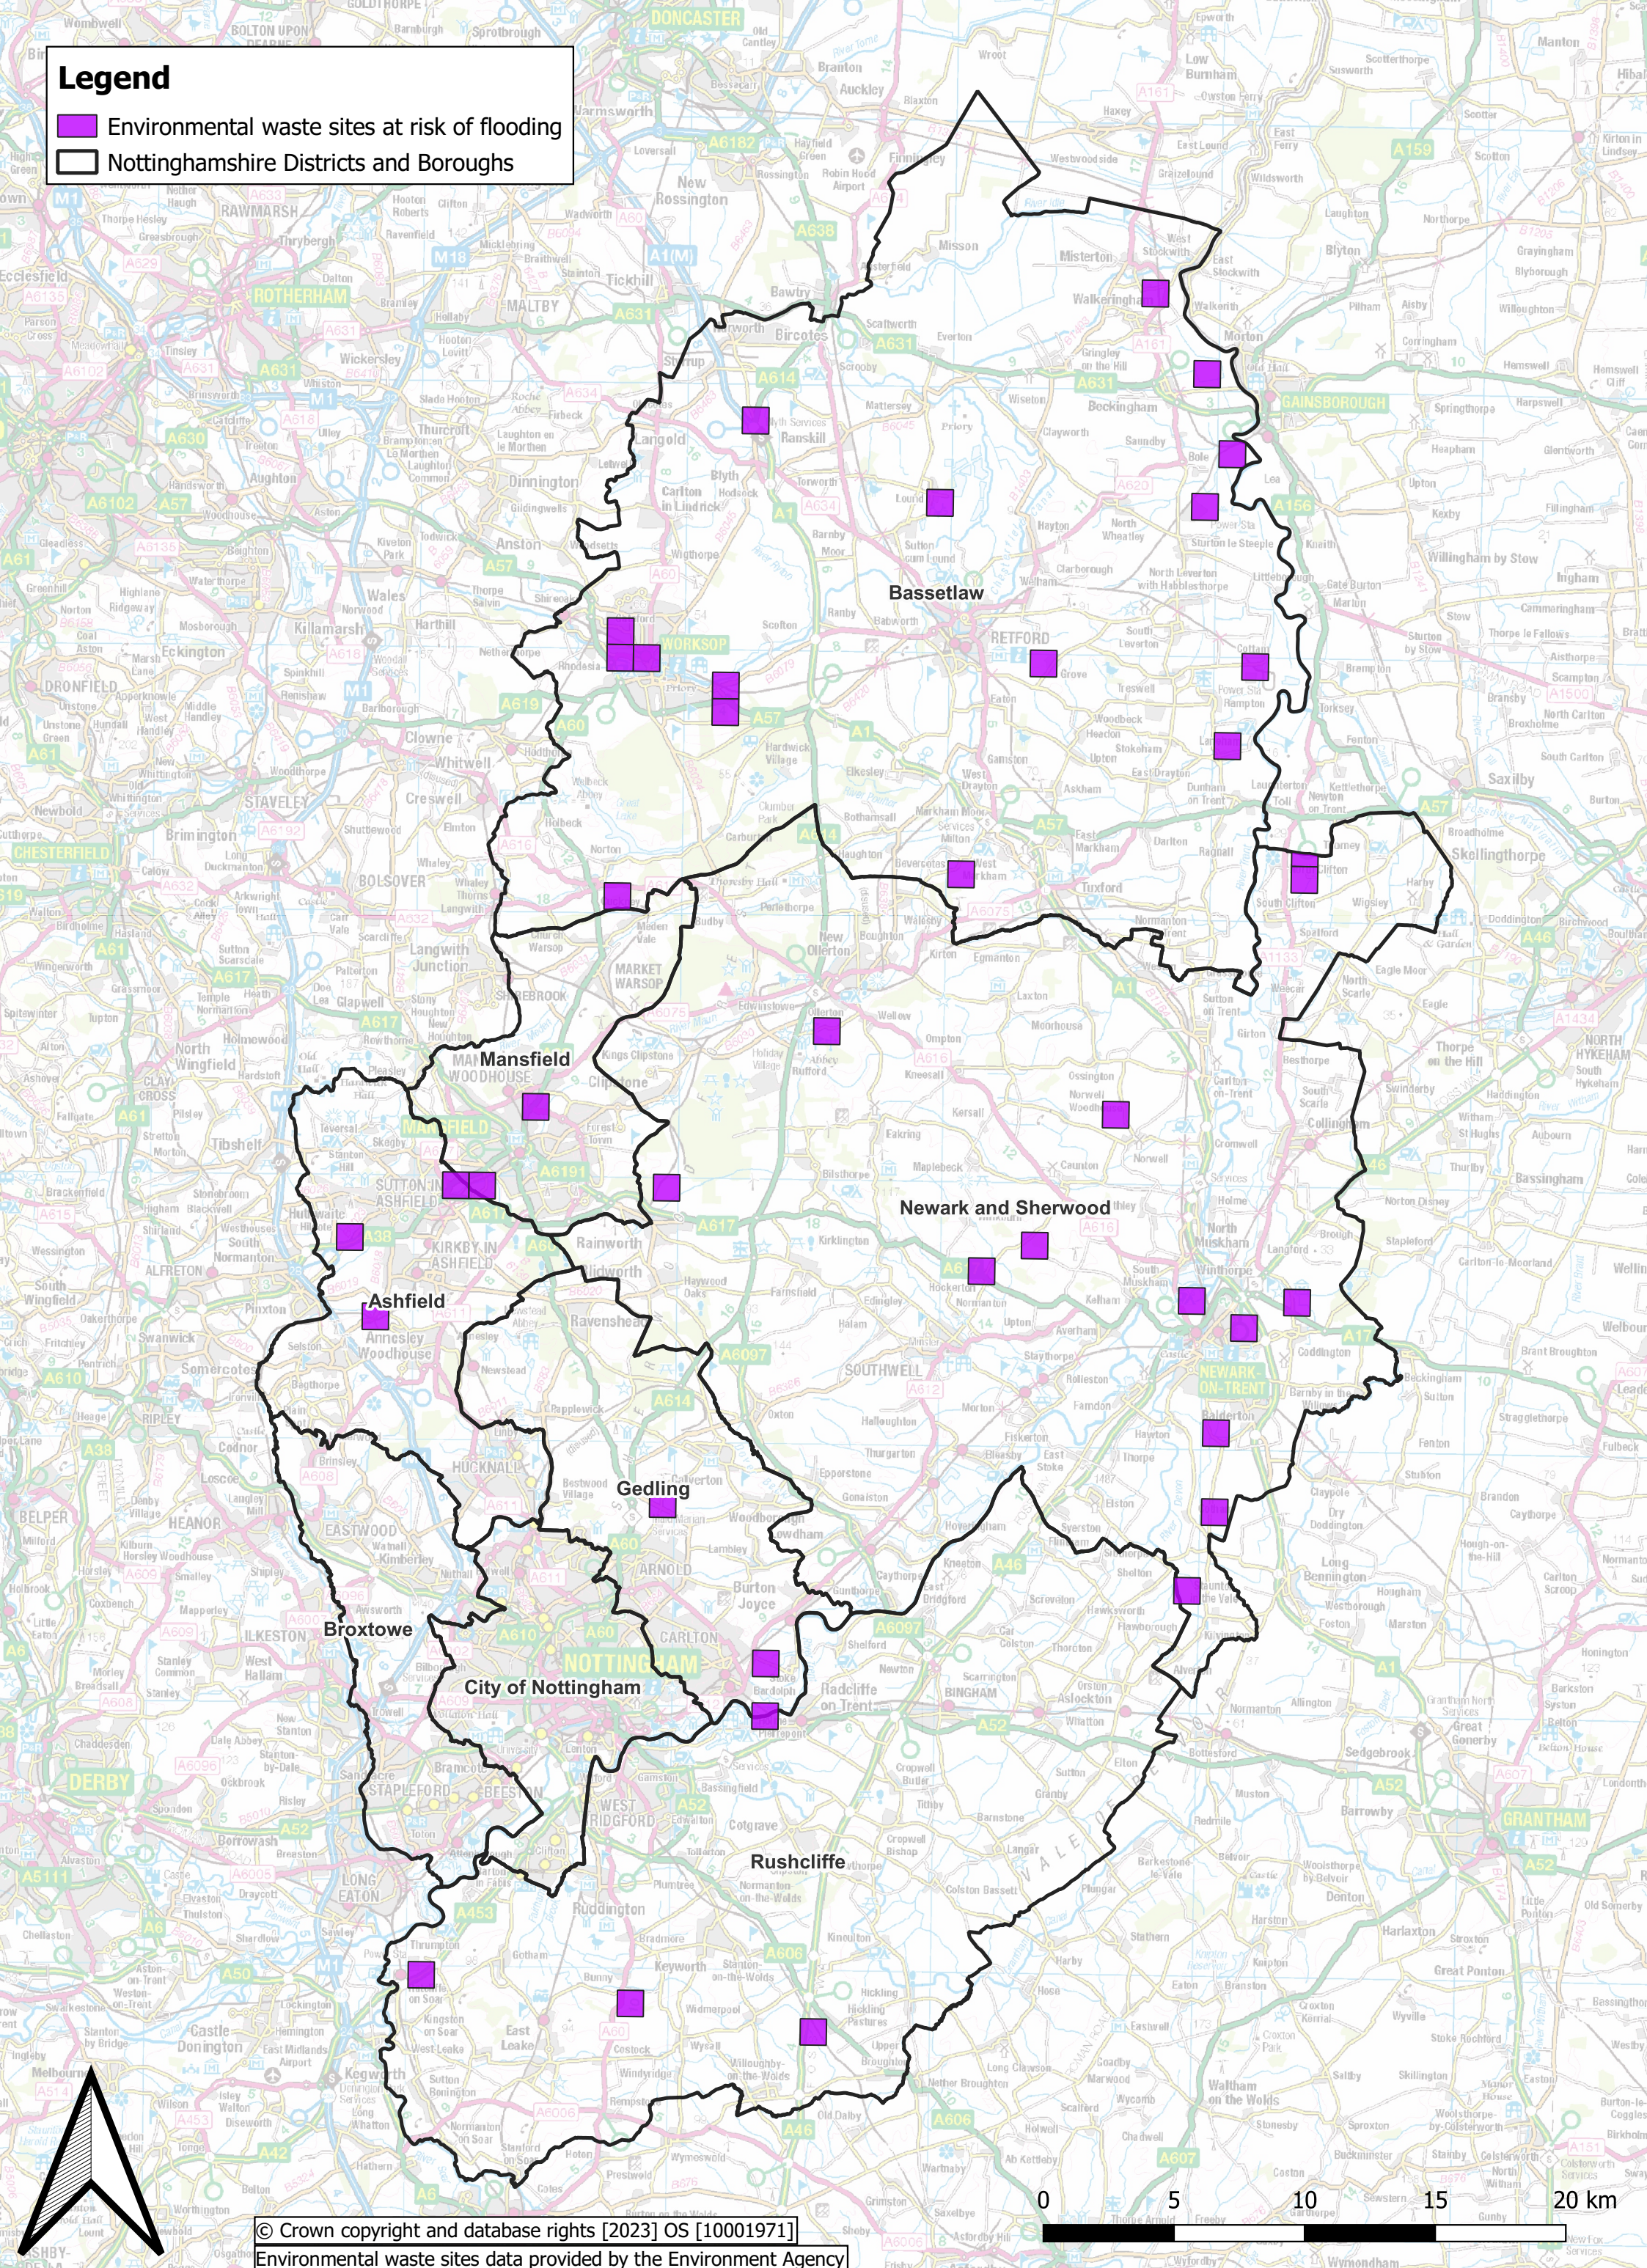

# Legend

-  Environmental waste sites at risk of flooding
-  Nottinghamshire Districts and Boroughs

© Crown copyright and database rights [2023] OS [10001971]

Environmental waste sites data provided by the Environment Agency

**Nottinghamshire  
County Council**

## Nottinghamshire PFRA

Environmental waste sites at risk of flooding

Scale 1:350000

Date 06/03/2023