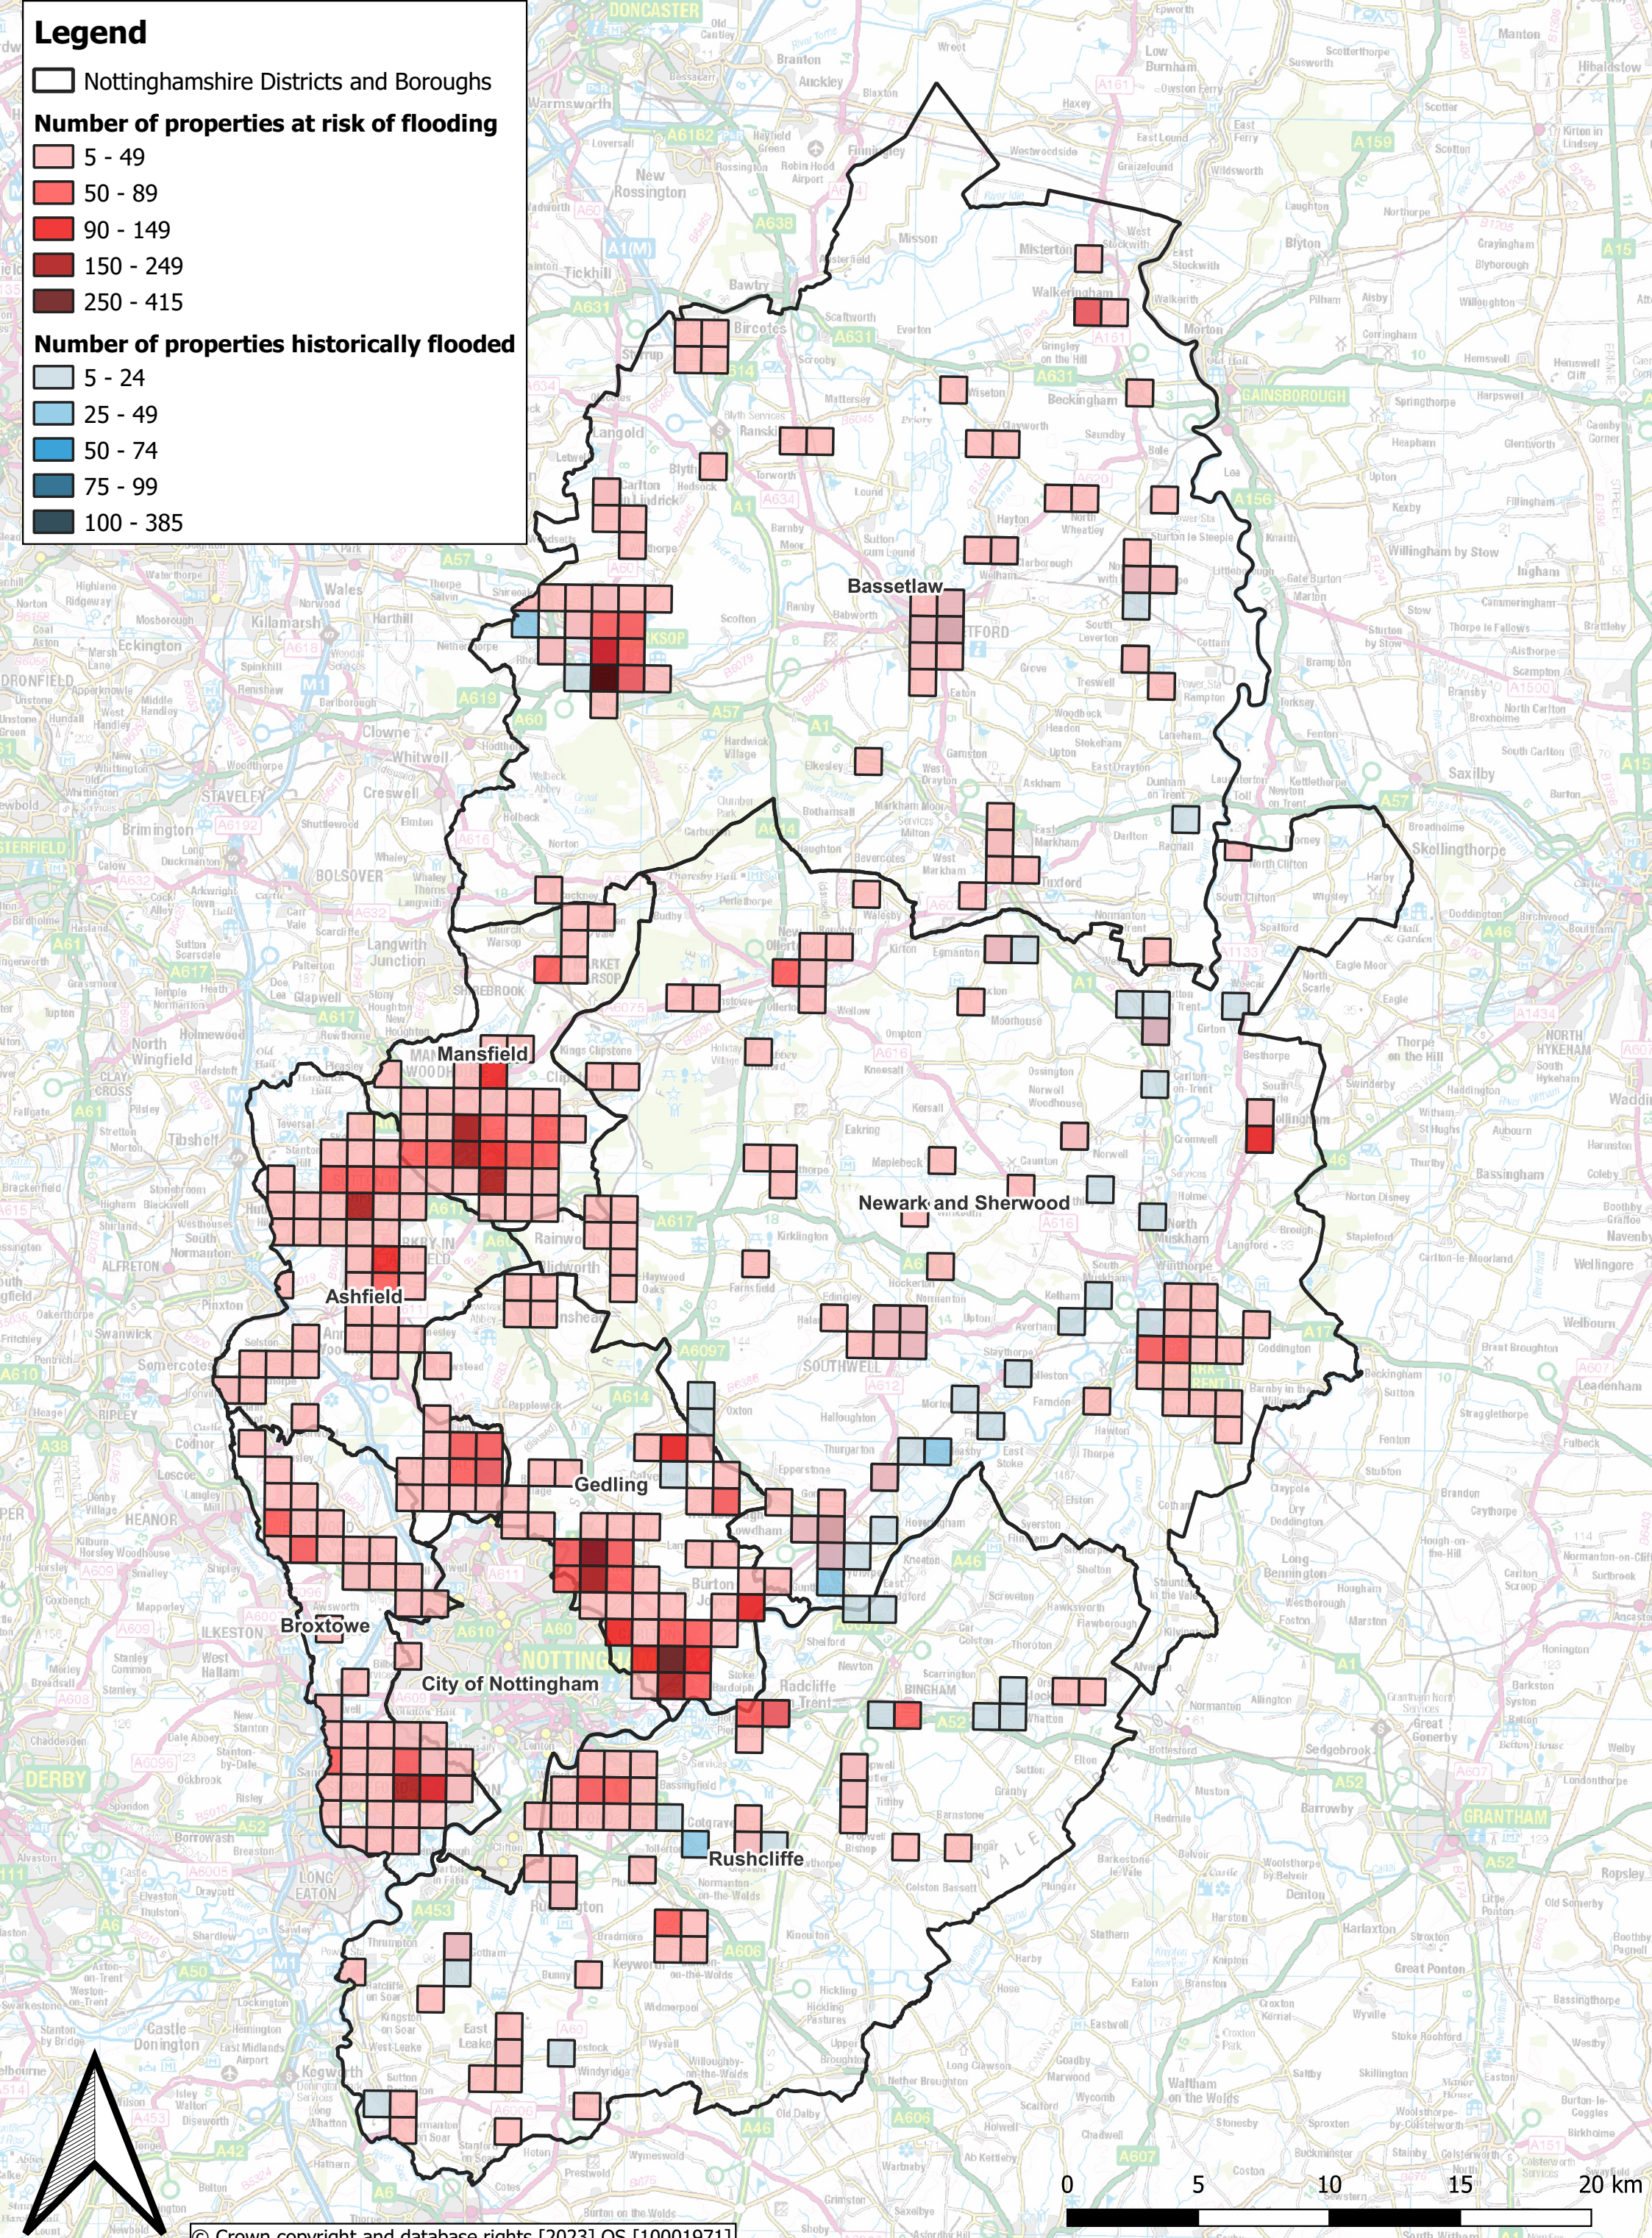

# Legend

Nottinghamshire Districts and Boroughs

## Number of properties at risk of flooding

- 5 - 49
- 50 - 89
- 90 - 149
- 150 - 249
- 250 - 415

## Number of properties historically flooded

- 5 - 24
- 25 - 49
- 50 - 74
- 75 - 99
- 100 - 385

© Crown copyright and database rights [2023] OS [10001971]

## Nottinghamshire PFRA

Comparison of historic internal floods and properties at risk of flooding

Scale: 1:350000

Date: 01/12/2022