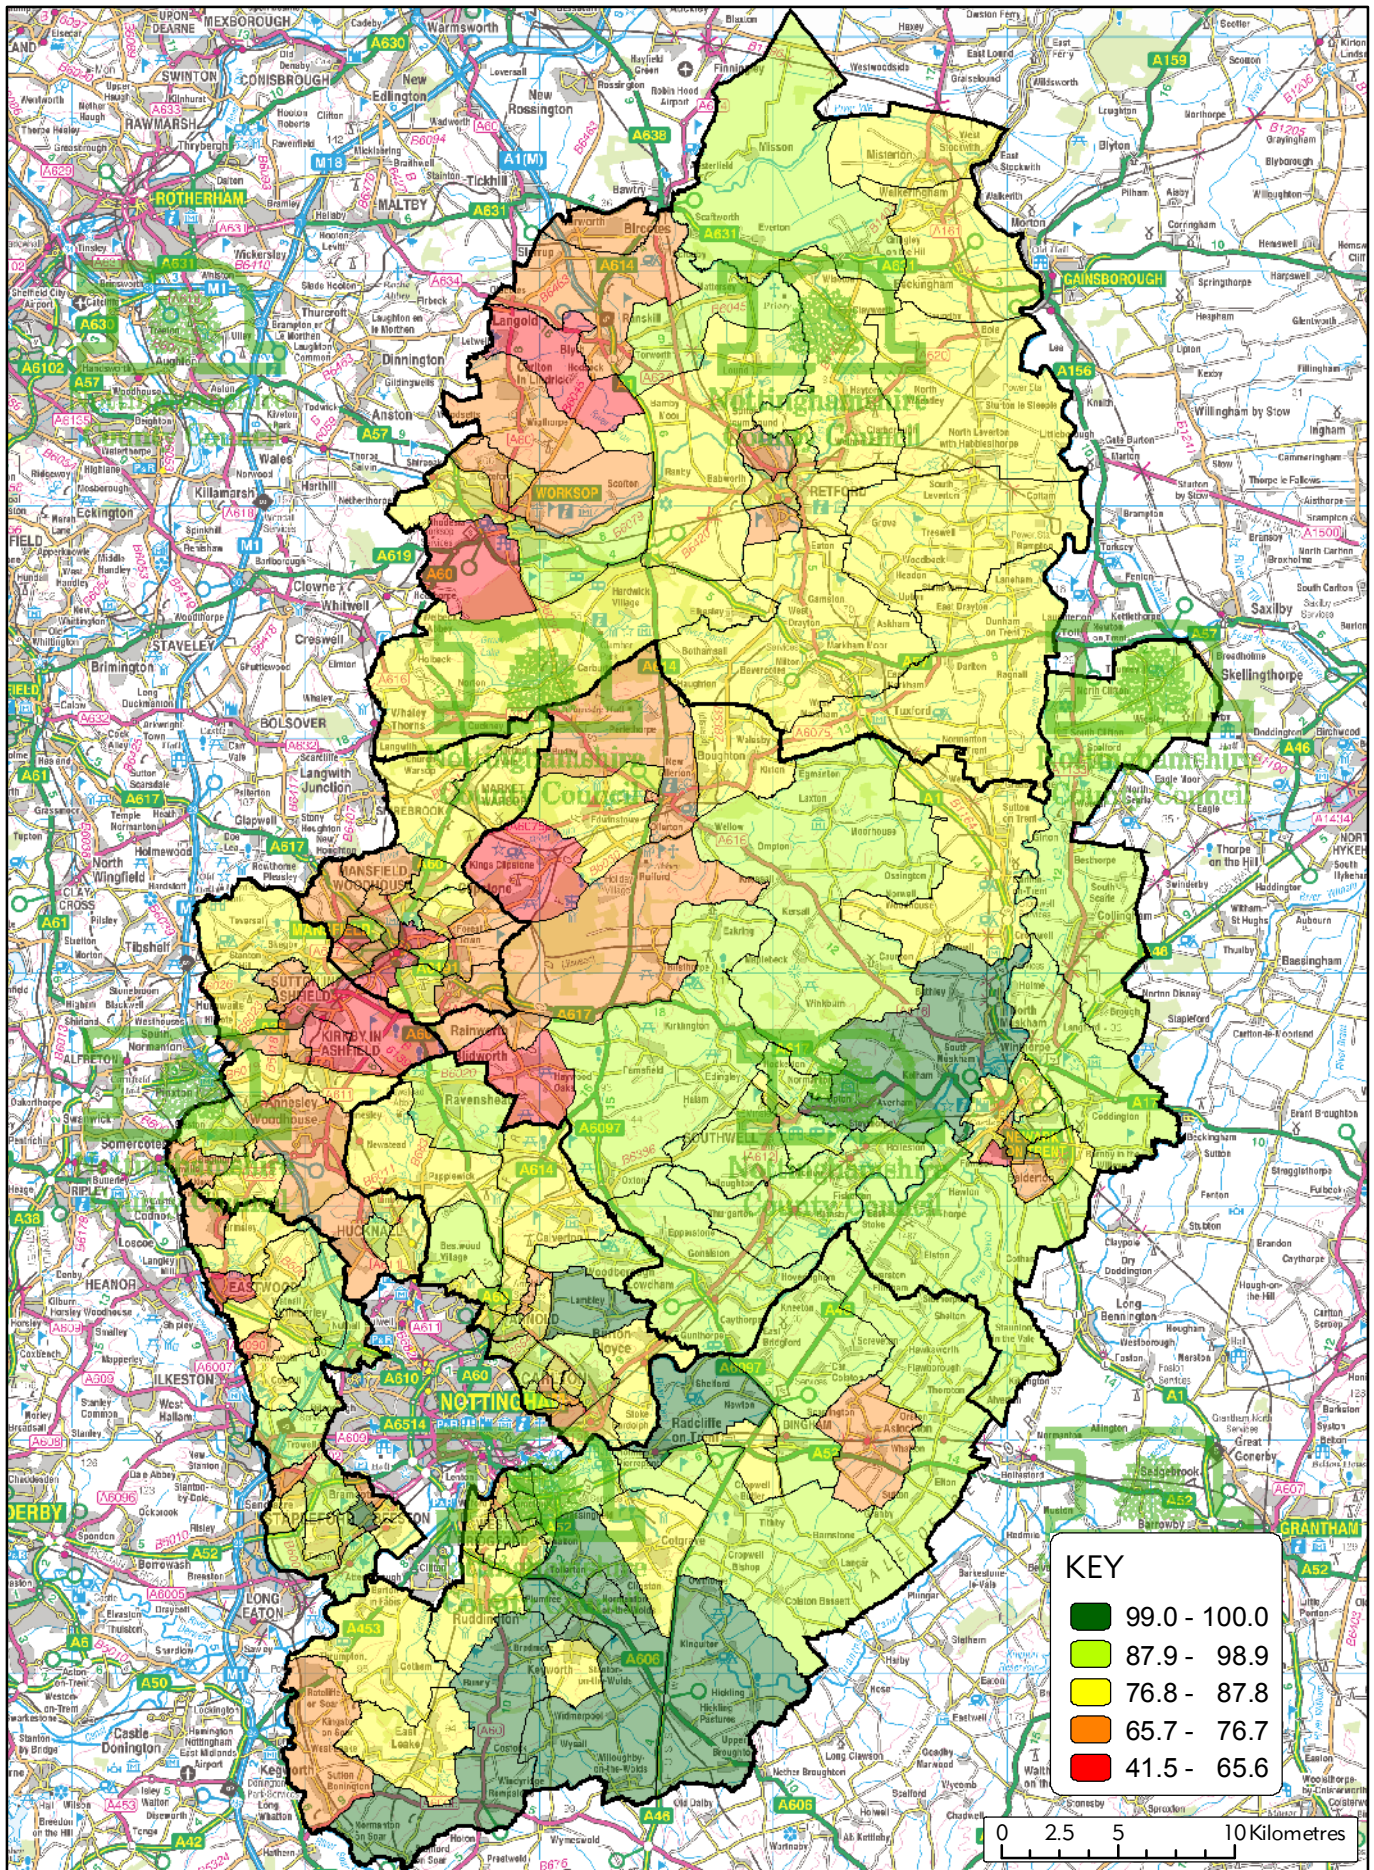

Map D1 : Access to Further Education

This map is reproduced from Ordnance Survey material with the permission of Ordnance Survey on behalf of the Controller of Her Majesty's Stationery Office (c) Crown Copyright. Unauthorised reproduction infringes Crown Copyright and may lead to prosecution or civil proceedings. Nottinghamshire County Council OS Licence No. 100019713, 2008

Map D2 : Key Stage 2 English

This map is reproduced from Ordnance Survey material with the permission of Ordnance Survey on behalf of the Controller of Her Majesty's Stationery Office (c) Crown Copyright. Unauthorised reproduction infringes Crown Copyright and may lead to prosecution or civil proceedings. Nottinghamshire County Council OS Licence No. 100019713, 2008

Map D3 : Key Stage 2 Maths

This map is reproduced from Ordnance Survey material with the permission of Ordnance Survey on behalf of the Controller of Her Majesty's Stationery Office (c) Crown Copyright. Unauthorised reproduction infringes Crown Copyright and may lead to prosecution or civil proceedings. Nottinghamshire County Council OS Licence No. 100019713, 2008

Map D4 : Key Stage 2 Science

This map is reproduced from Ordnance Survey material with the permission of Ordnance Survey on behalf of the Controller of Her Majesty's Stationery Office (c) Crown Copyright. Unauthorised reproduction infringes Crown Copyright and may lead to prosecution or civil proceedings. Nottinghamshire County Council OS Licence No. 100019713, 2008