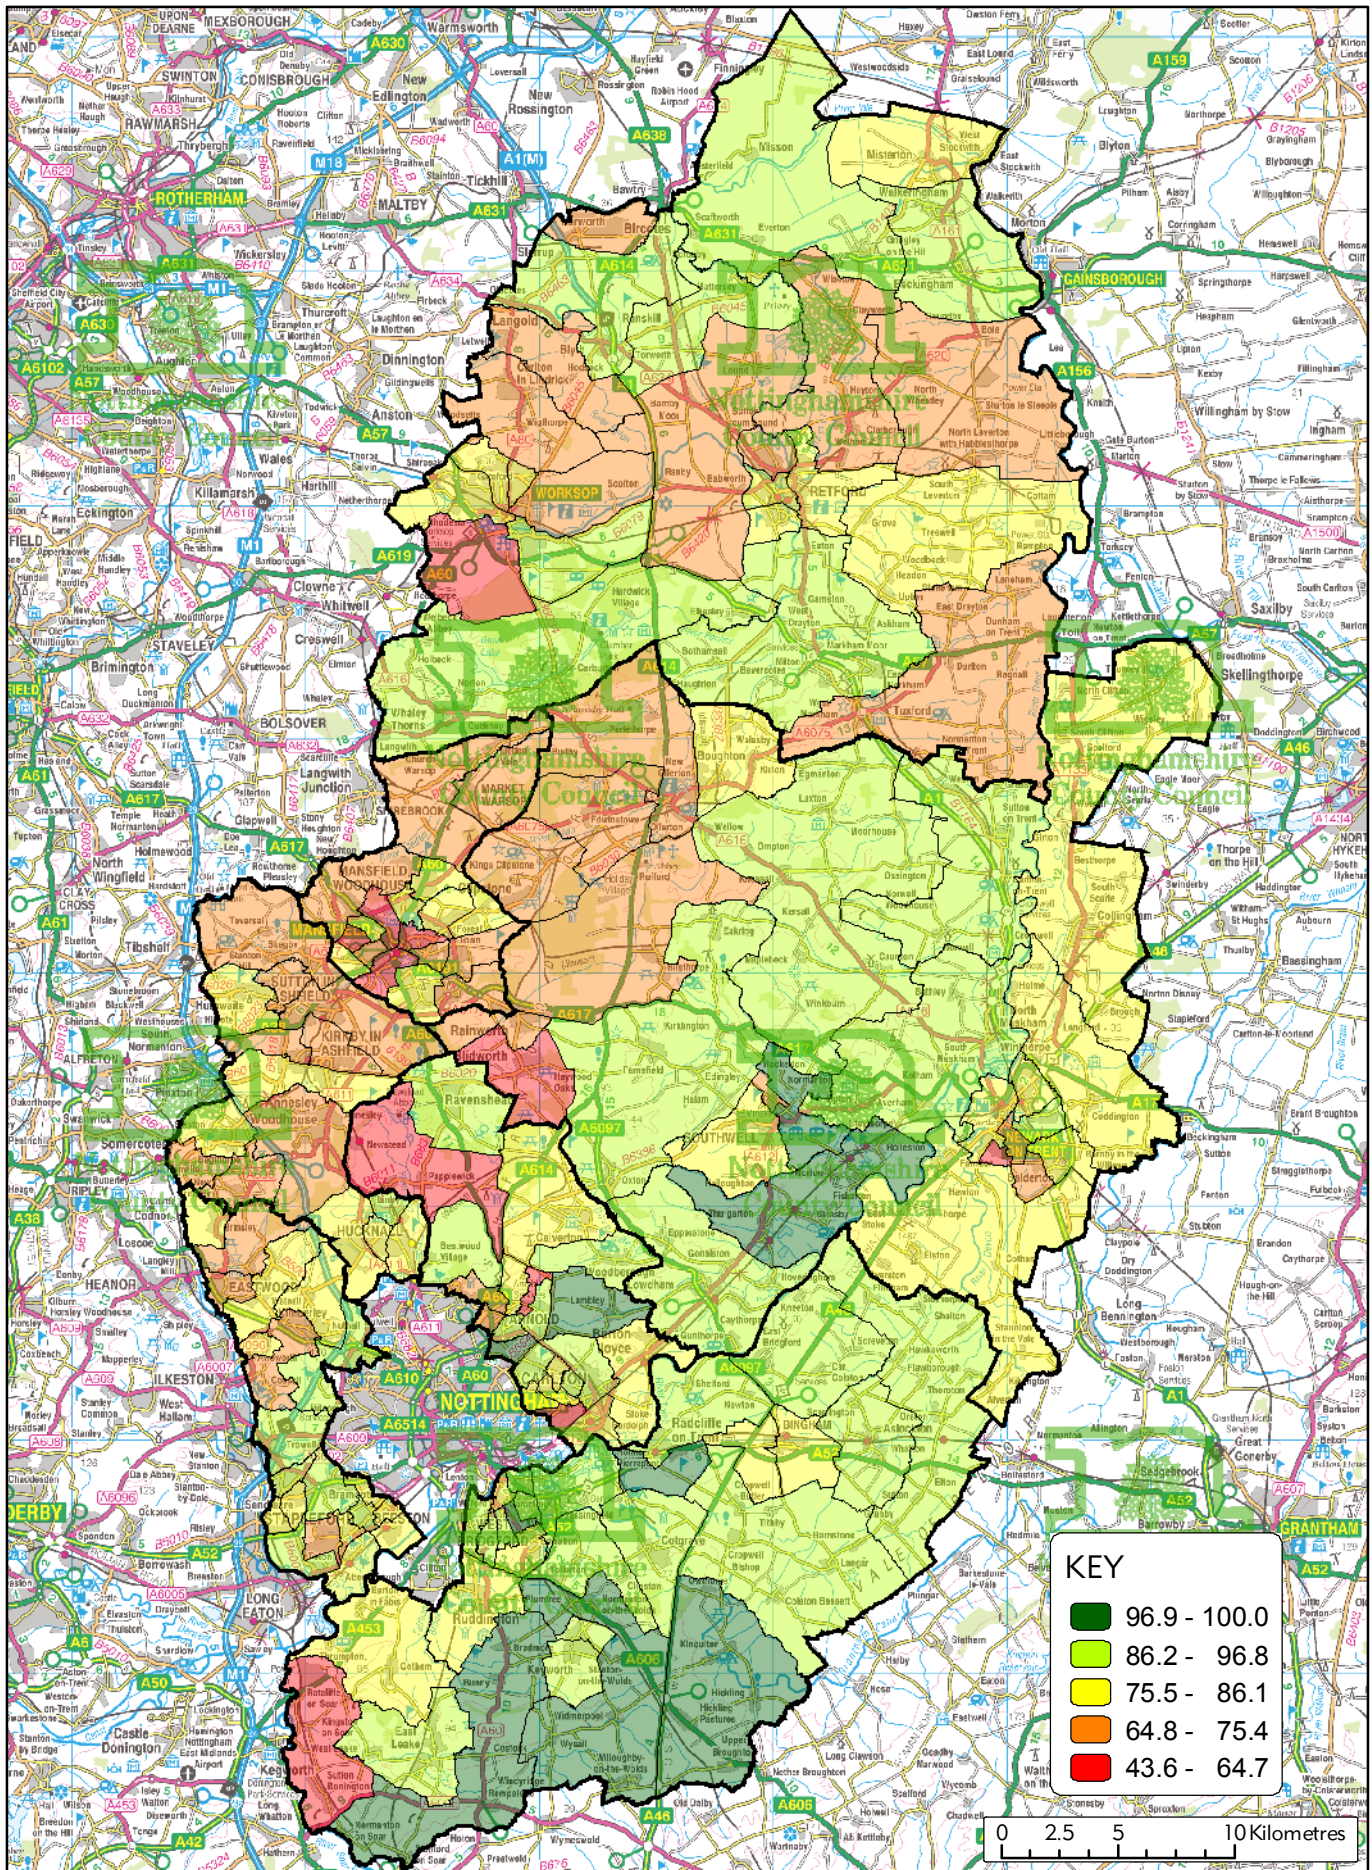

Map D1 : Access to Further Education

This map is reproduced from Ordnance Survey material with the permission of Ordnance Survey on behalf of the Controller of Her Majesty's Stationery Office (c) Crown Copyright. Unauthorised reproduction infringes Crown Copyright and may lead to prosecution or civil proceedings. Nottinghamshire County Council OS Licence No. 100019713, 2008

Map D2 : Key Stage 2 English

This map is reproduced from Ordnance Survey material with the permission of Ordnance Survey on behalf of the Controller of Her Majesty's Stationery Office (c) Crown Copyright. Unauthorised reproduction infringes Crown Copyright and may lead to prosecution or civil proceedings. Nottinghamshire County Council OS Licence No. 100019713, 2008

Map D3 : Key Stage 2 Maths

This map is reproduced from Ordnance Survey material with the permission of Ordnance Survey on behalf of the Controller of Her Majesty's Stationery Office (c) Crown Copyright. Unauthorised reproduction infringes Crown Copyright and may lead to prosecution or civil proceedings. Nottinghamshire County Council OS Licence No. 100019713, 2008

Map D4 : Key Stage 2 Science

This map is reproduced from Ordnance Survey material with the permission of Ordnance Survey on behalf of the Controller of Her Majesty's Stationery Office (c) Crown Copyright. Unauthorised reproduction infringes Crown Copyright and may lead to prosecution or civil proceedings. Nottinghamshire County Council OS Licence No. 100019713, 2008