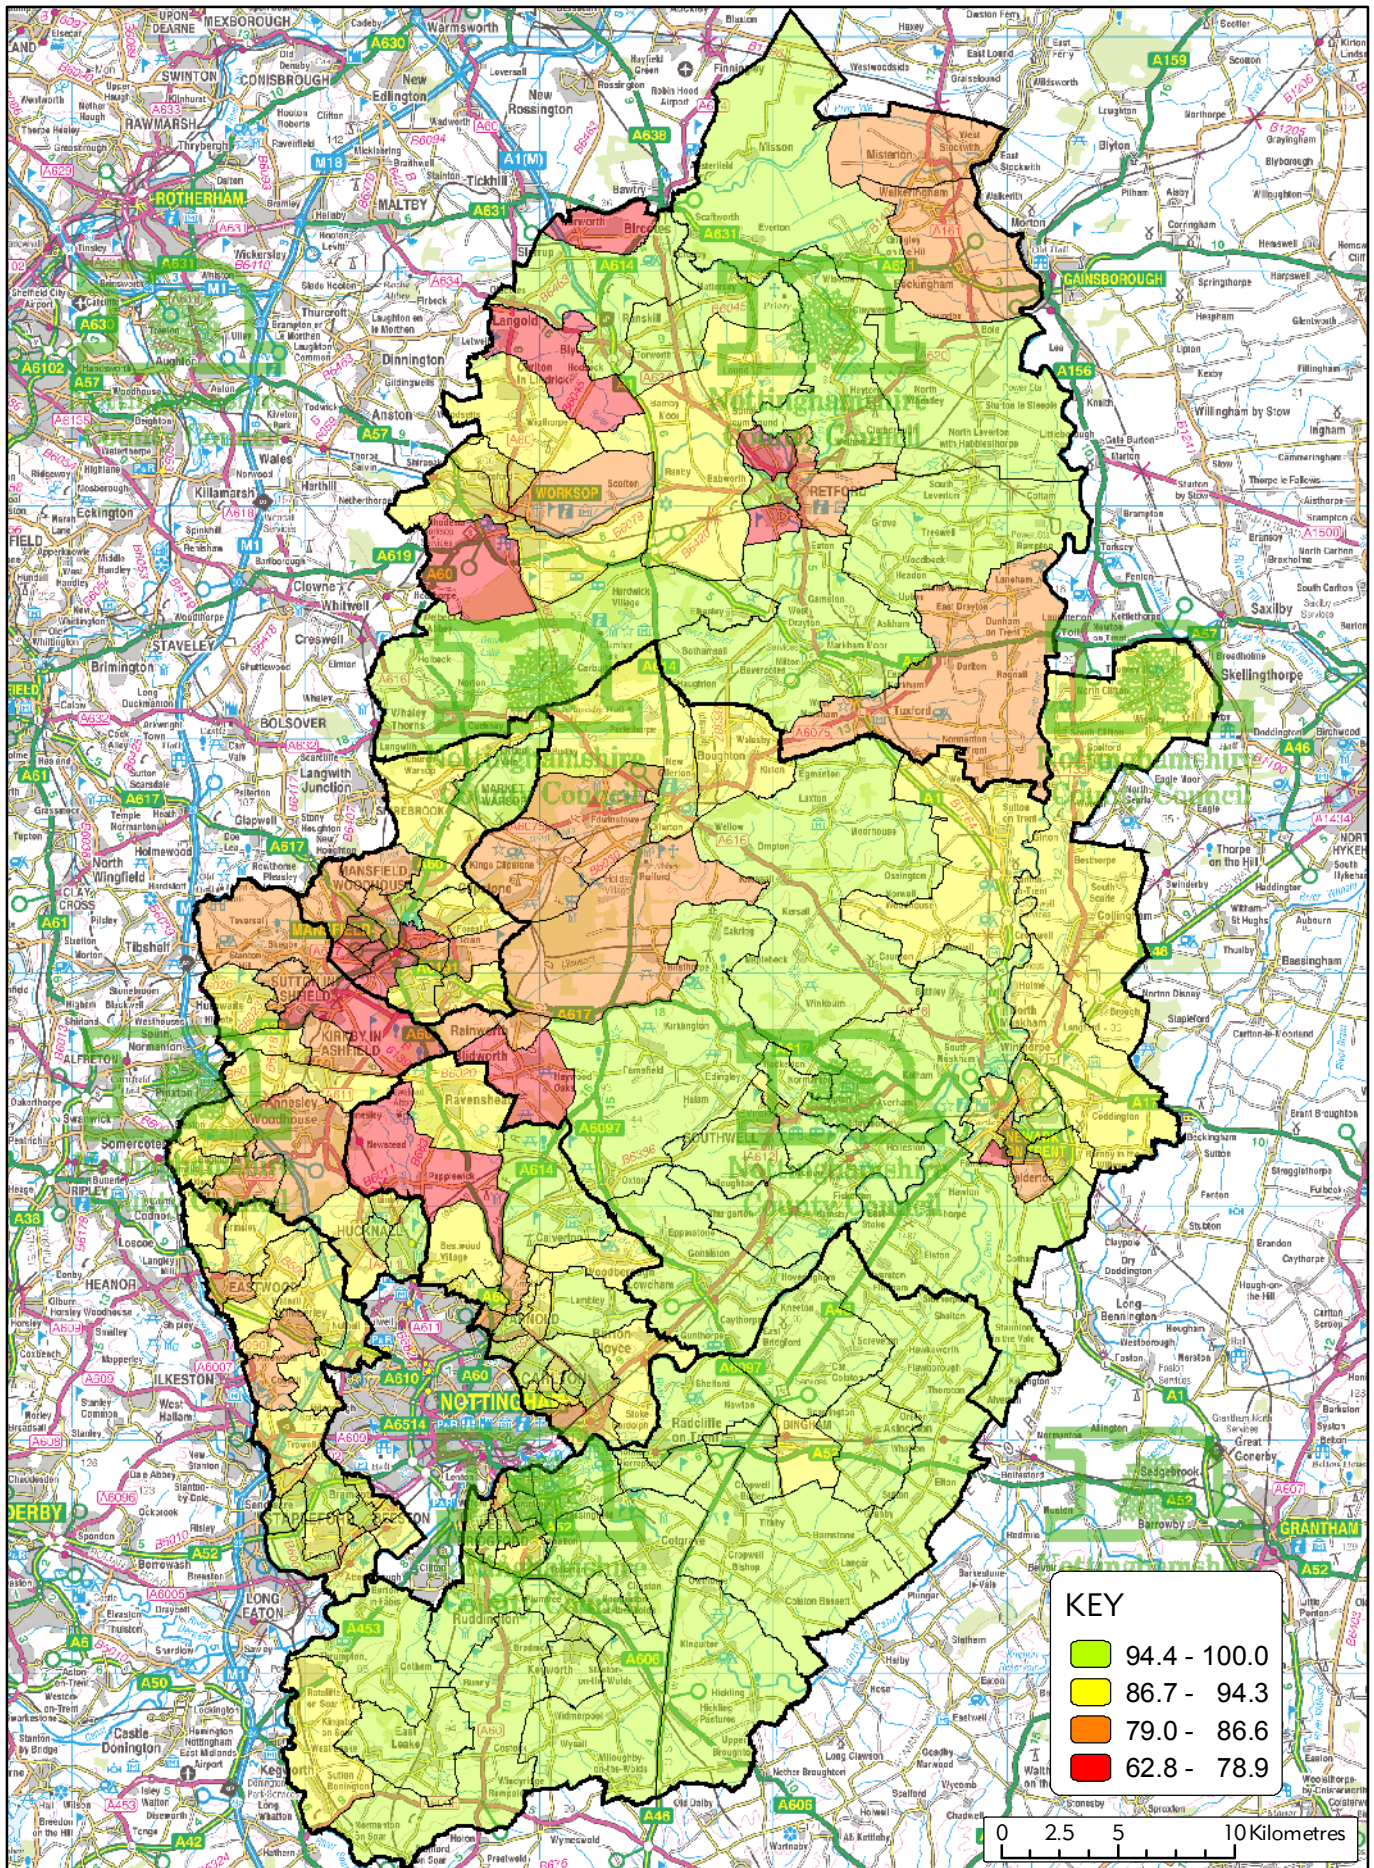

Map D2 : Key Stage 2 English

This map is reproduced from Ordnance Survey material with the permission of Ordnance Survey on behalf of the Controller of Her Majesty's Stationery Office (c) Crown Copyright. Unauthorised reproduction infringes Crown Copyright and may lead to prosecution or civil proceedings. Nottinghamshire County Council OS Licence No. 100019713, 2008

Map D3 : Key Stage 2 Maths

This map is reproduced from Ordnance Survey material with the permission of Ordnance Survey on behalf of the Controller of Her Majesty's Stationery Office (c) Crown Copyright. Unauthorised reproduction infringes Crown Copyright and may lead to prosecution or civil proceedings. Nottinghamshire County Council OS Licence No. 100019713, 2008

Map D4 : Key Stage 2 Science

This map is reproduced from Ordnance Survey material with the permission of Ordnance Survey on behalf of the Controller of Her Majesty's Stationery Office (c) Crown Copyright. Unauthorised reproduction infringes Crown Copyright and may lead to prosecution or civil proceedings. Nottinghamshire County Council OS Licence No. 100019713, 2008

KEY

96.5 - 100.0
83.1 - 96.4
69.7 - 83.0
56.3 - 69.6
34.2 - 56.2

0 2.5 5 10 Kilometres

Map D5 : Key Stage 3 English

This map is reproduced from Ordnance Survey material with the permission of Ordnance Survey on behalf of the Controller of Her Majesty's Stationery Office (c) Crown Copyright. Unauthorised reproduction infringes Crown Copyright and may lead to prosecution or civil proceedings. Nottinghamshire County Council OS Licence No. 100019713, 2008