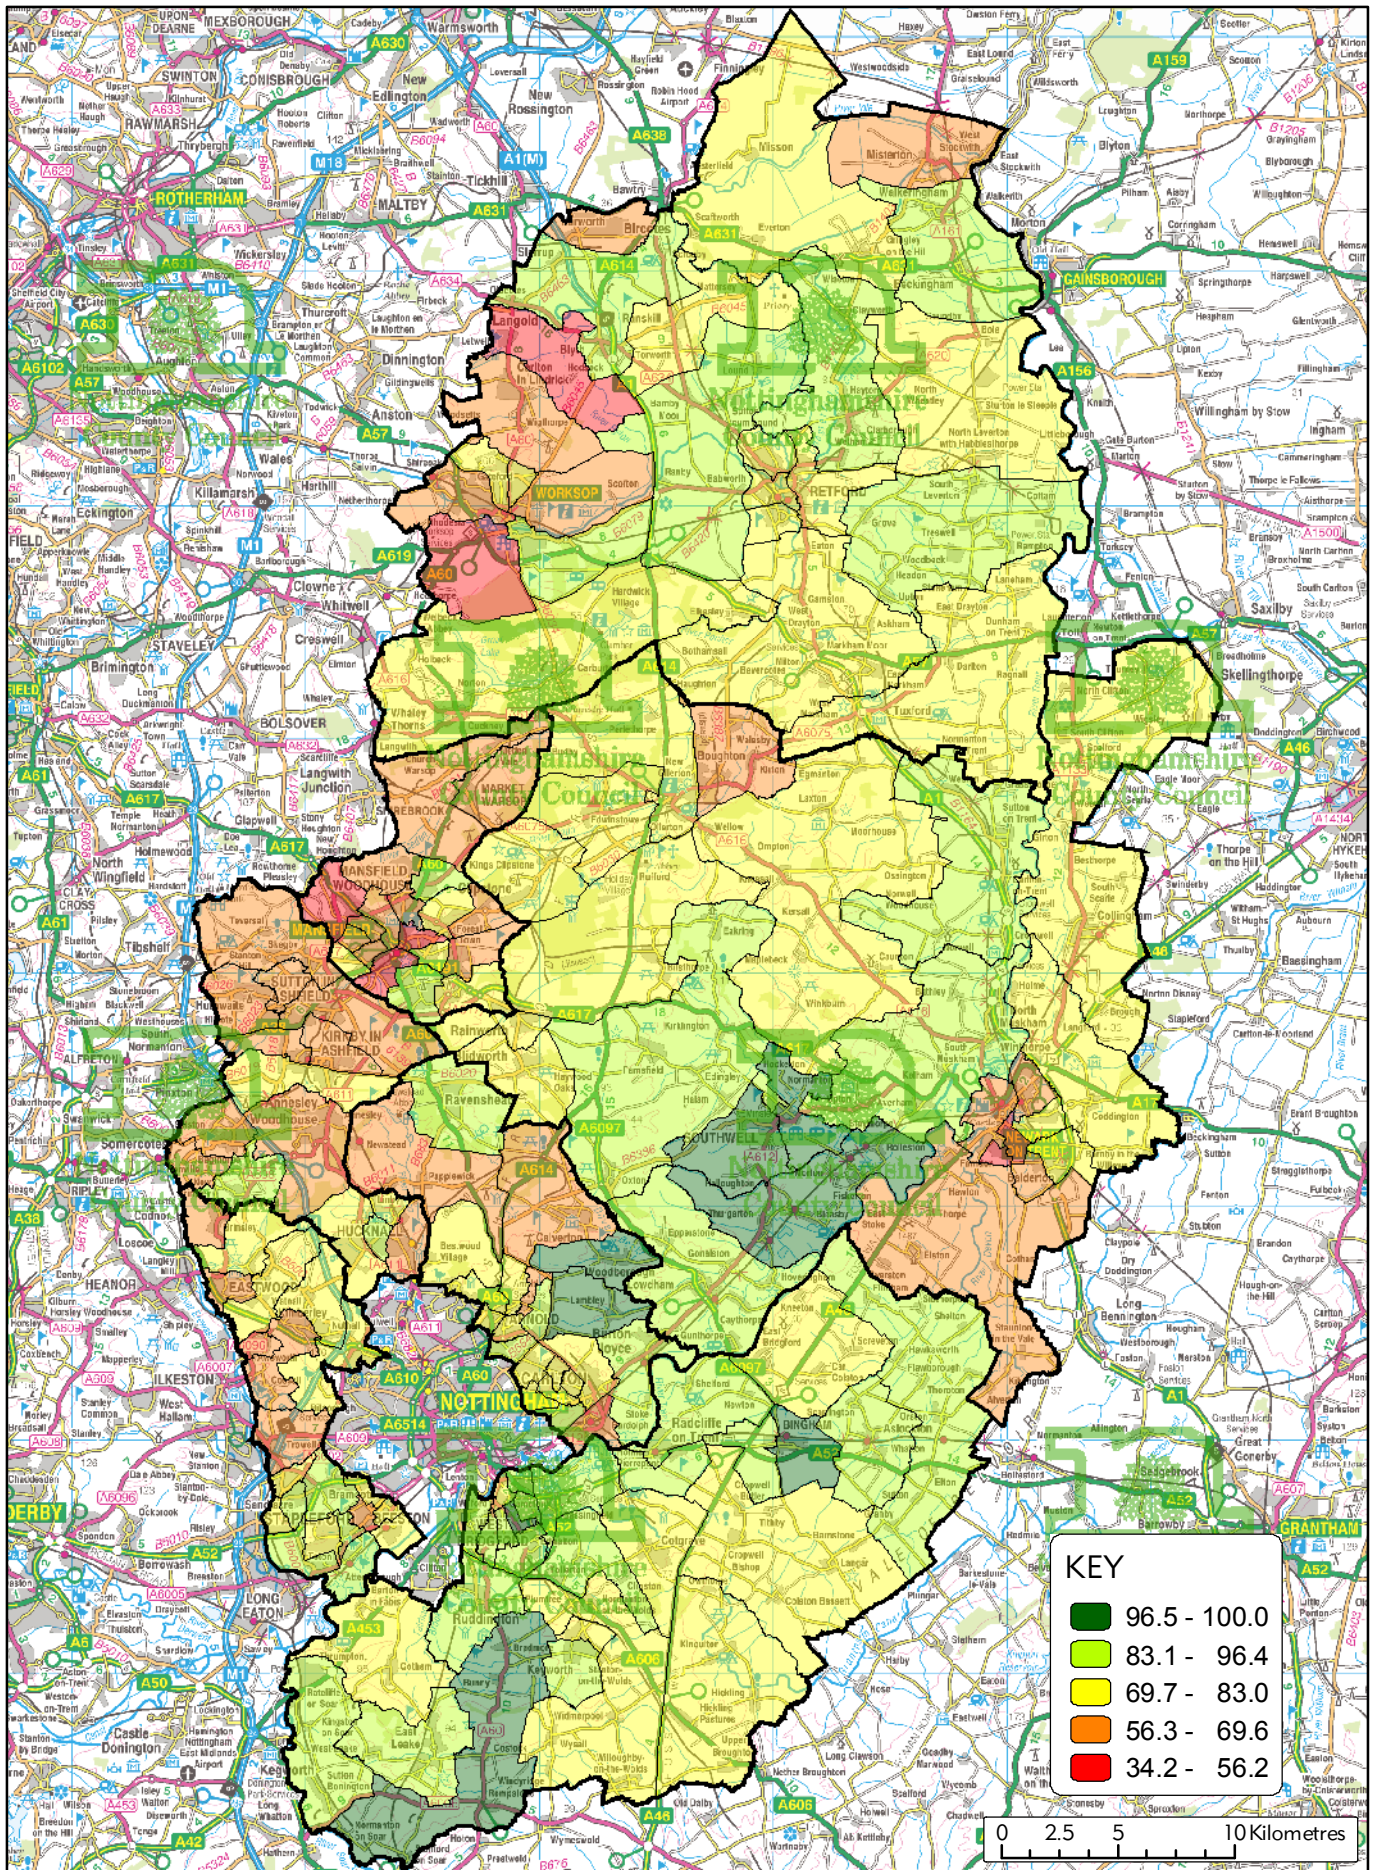

Map D2 : Key Stage 2 English

This map is reproduced from Ordnance Survey material with the permission of Ordnance Survey on behalf of the Controller of Her Majesty's Stationery Office (c) Crown Copyright. Unauthorised reproduction infringes Crown Copyright and may lead to prosecution or civil proceedings. Nottinghamshire County Council OS Licence No. 100019713, 2008

Map D3 : Key Stage 2 Maths

This map is reproduced from Ordnance Survey material with the permission of Ordnance Survey on behalf of the Controller of Her Majesty's Stationery Office (c) Crown Copyright. Unauthorised reproduction infringes Crown Copyright and may lead to prosecution or civil proceedings. Nottinghamshire County Council OS Licence No. 100019713, 2008

Map D4 : Key Stage 2 Science

This map is reproduced from Ordnance Survey material with the permission of Ordnance Survey on behalf of the Controller of Her Majesty's Stationery Office (c) Crown Copyright. Unauthorised reproduction infringes Crown Copyright and may lead to prosecution or civil proceedings. Nottinghamshire County Council OS Licence No. 100019713, 2008

KEY

96.5 - 100.0
83.1 - 96.4
69.7 - 83.0
56.3 - 69.6
34.2 - 56.2

0 2.5 5 10 Kilometres

Map D5 : Key Stage 3 English

This map is reproduced from Ordnance Survey material with the permission of Ordnance Survey on behalf of the Controller of Her Majesty's Stationery Office (c) Crown Copyright. Unauthorised reproduction infringes Crown Copyright and may lead to prosecution or civil proceedings. Nottinghamshire County Council OS Licence No. 100019713, 2008