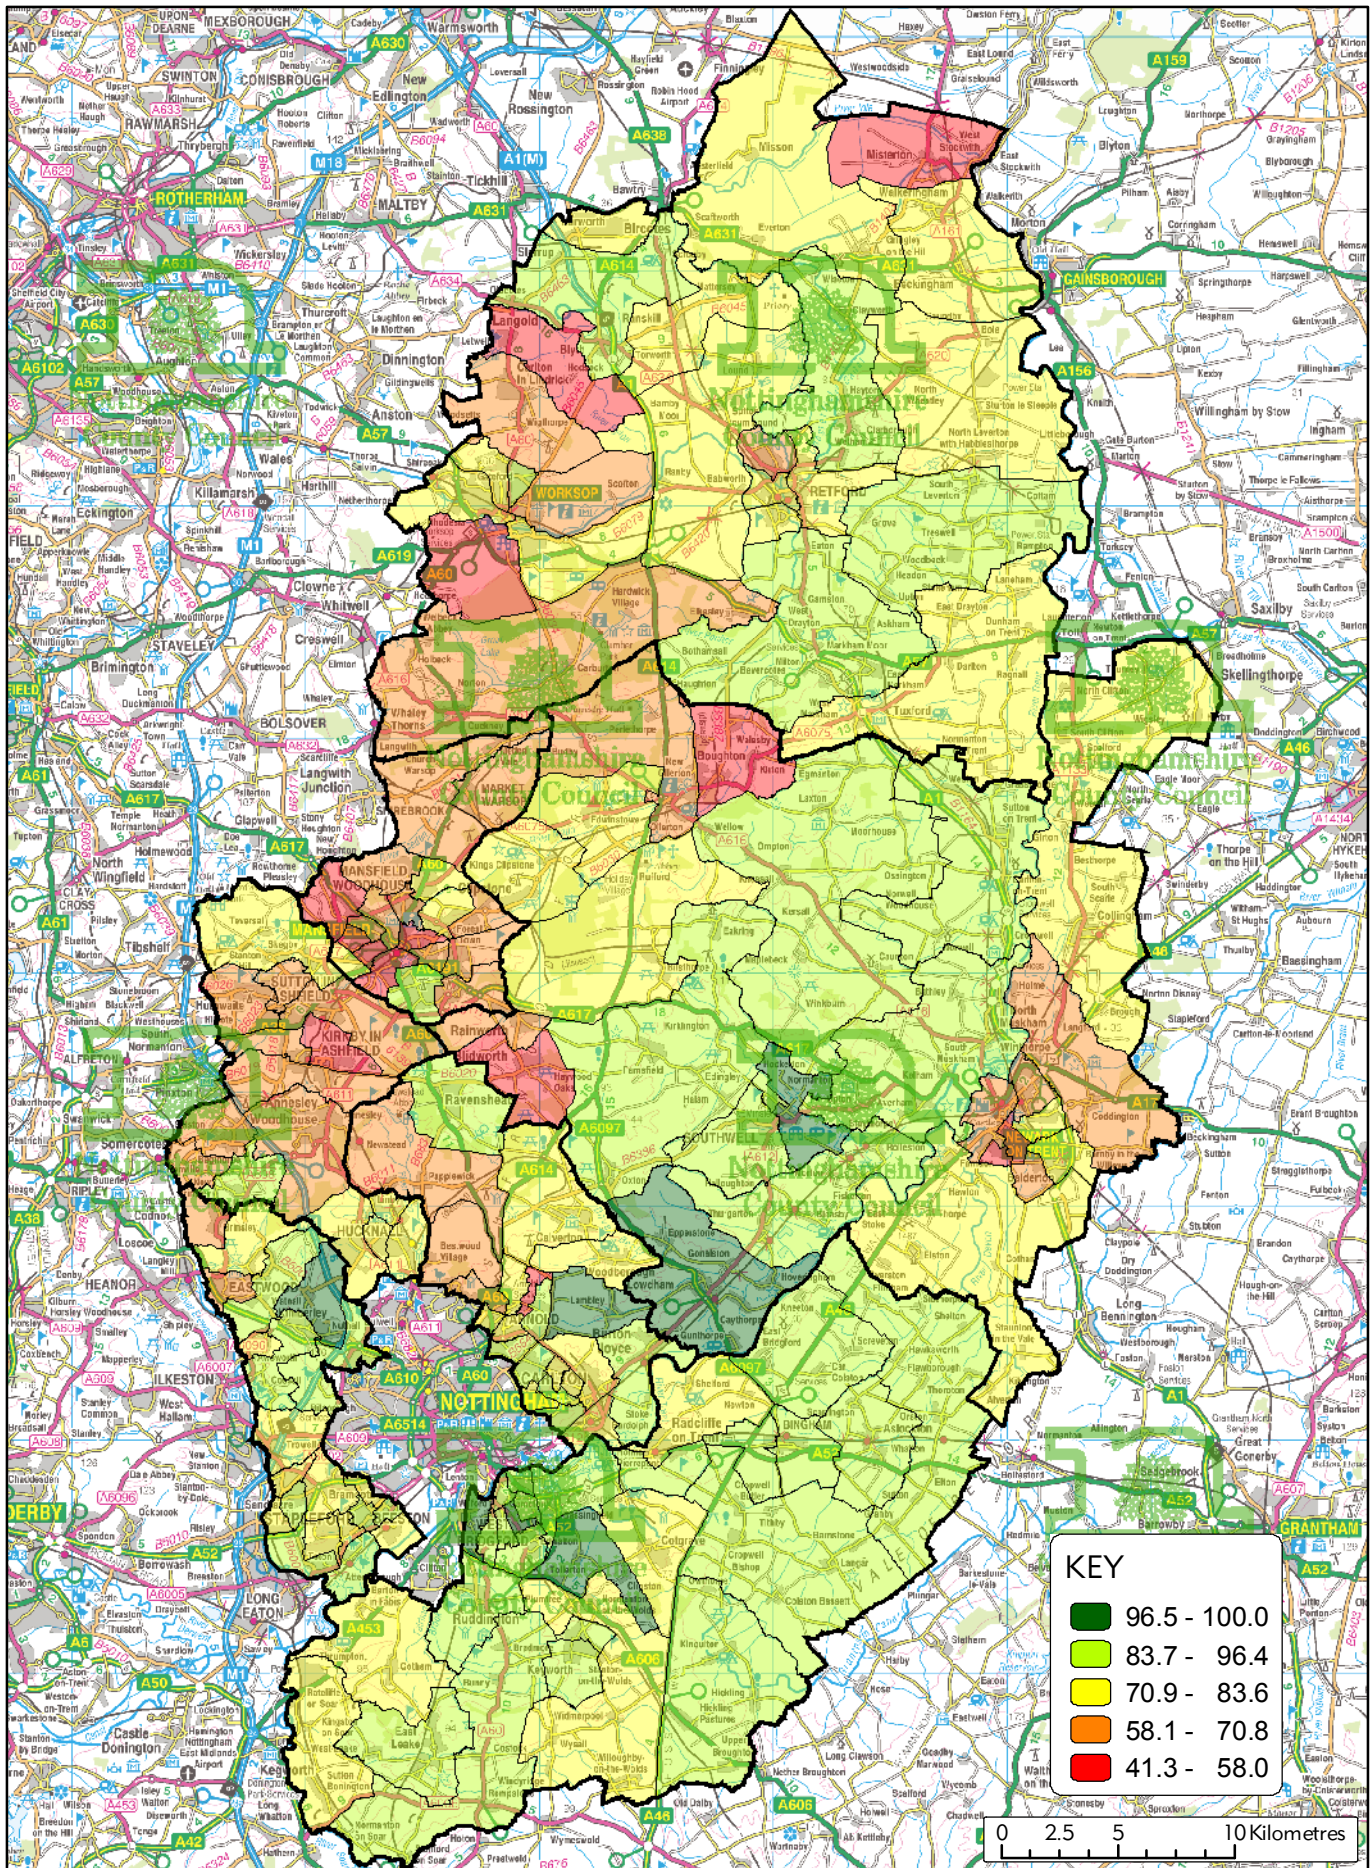

Map D2 : Key Stage 2 English

This map is reproduced from Ordnance Survey material with the permission of Ordnance Survey on behalf of the Controller of Her Majesty's Stationery Office (c) Crown Copyright. Unauthorised reproduction infringes Crown Copyright and may lead to prosecution or civil proceedings. Nottinghamshire County Council OS Licence No. 100019713, 2008

Map D4 : Key Stage 2 Science

This map is reproduced from Ordnance Survey material with the permission of Ordnance Survey on behalf of the Controller of Her Majesty's Stationery Office (c) Crown Copyright. Unauthorised reproduction infringes Crown Copyright and may lead to prosecution or civil proceedings. Nottinghamshire County Council OS Licence No. 100019713, 2008

KEY

96.5 - 100.0
83.1 - 96.4
69.7 - 83.0
56.3 - 69.6
34.2 - 56.2

0 2.5 5 10 Kilometres

Map D5 : Key Stage 3 English

This map is reproduced from Ordnance Survey material with the permission of Ordnance Survey on behalf of the Controller of Her Majesty's Stationery Office (c) Crown Copyright. Unauthorised reproduction infringes Crown Copyright and may lead to prosecution or civil proceedings. Nottinghamshire County Council OS Licence No. 100019713, 2008

KEY

96.5 - 100.0
83.7 - 96.4
70.9 - 83.6
58.1 - 70.8
41.3 - 58.0

0 2.5 5 10 Kilometres

Map D6 : Key Stage 3 Maths

This map is reproduced from Ordnance Survey material with the permission of Ordnance Survey on behalf of the Controller of Her Majesty's Stationery Office (c) Crown Copyright. Unauthorised reproduction infringes Crown Copyright and may lead to prosecution or civil proceedings. Nottinghamshire County Council OS Licence No. 100019713, 2008